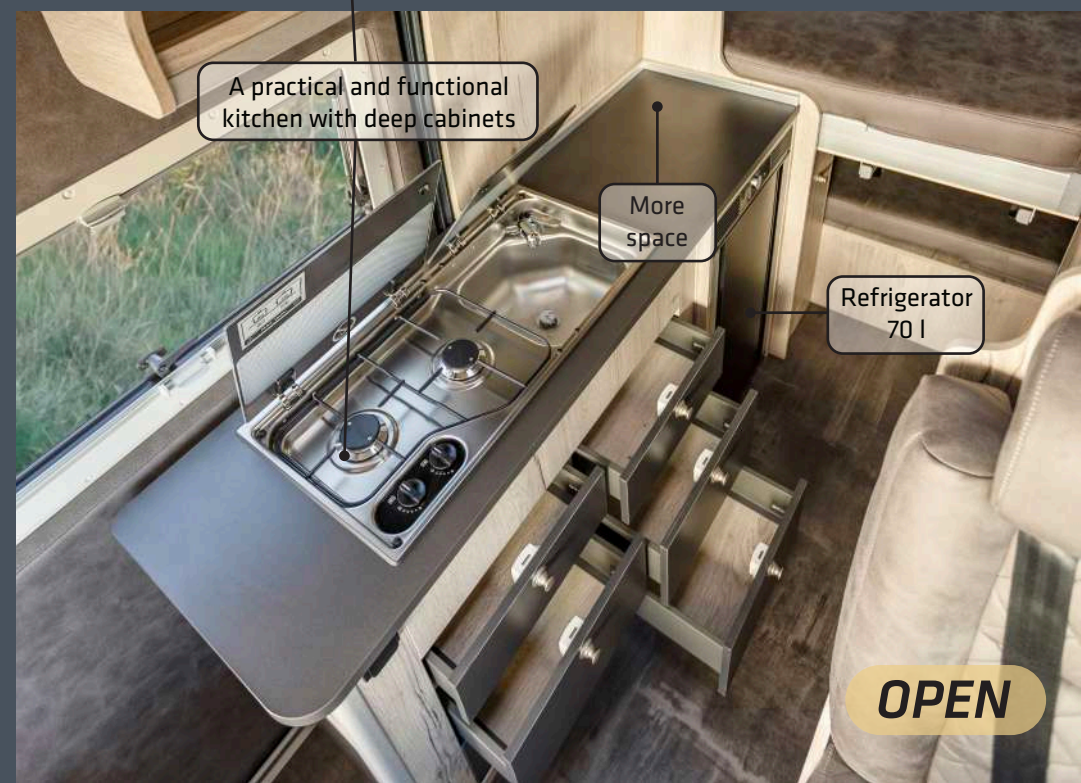

MEGA REVOLUTION 640