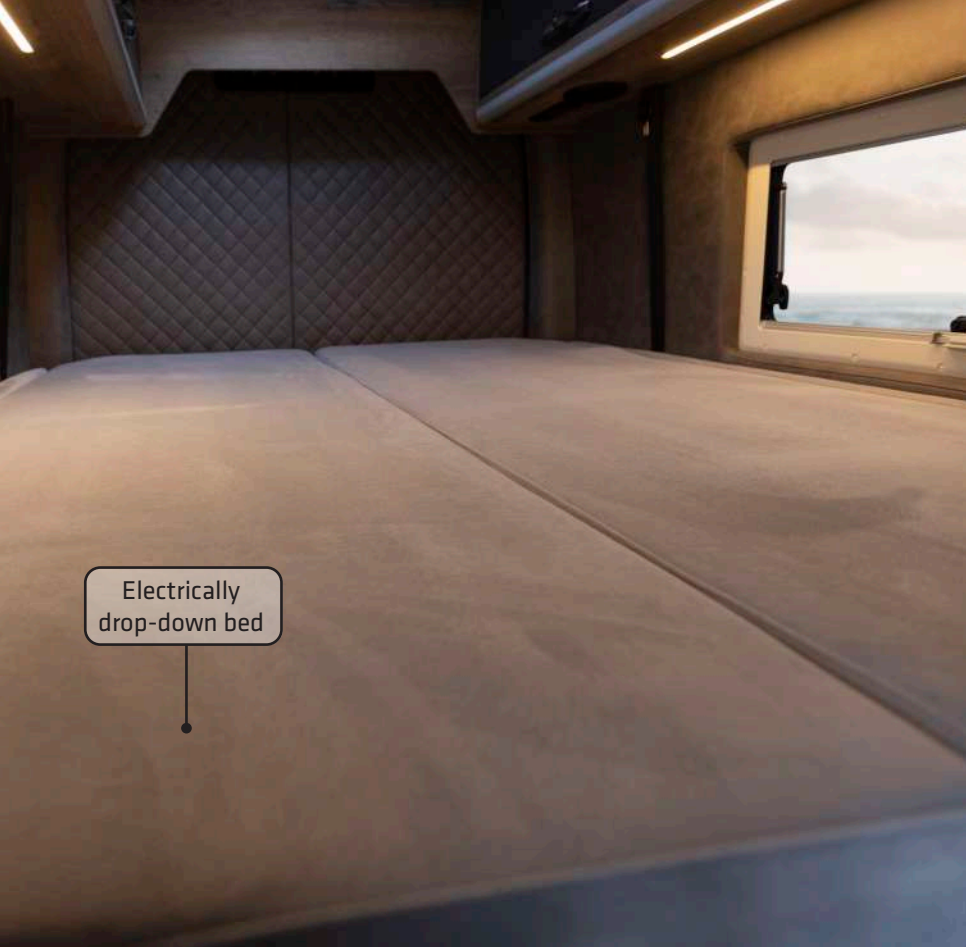

Electrically drop-down bed